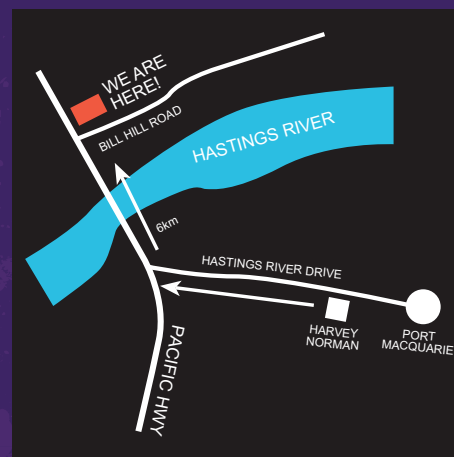

Party Time!

You are invited to celebrate
our Christmas party
Mid-North Coast Paintball!

RSVP: CALL

ON:

BY:

Remember to bring covered shoes!

AND ALSO BRING:

MAP:

*Can't wait to see you there,
for more info:*

www.midnorthcoastpaintball.com.au